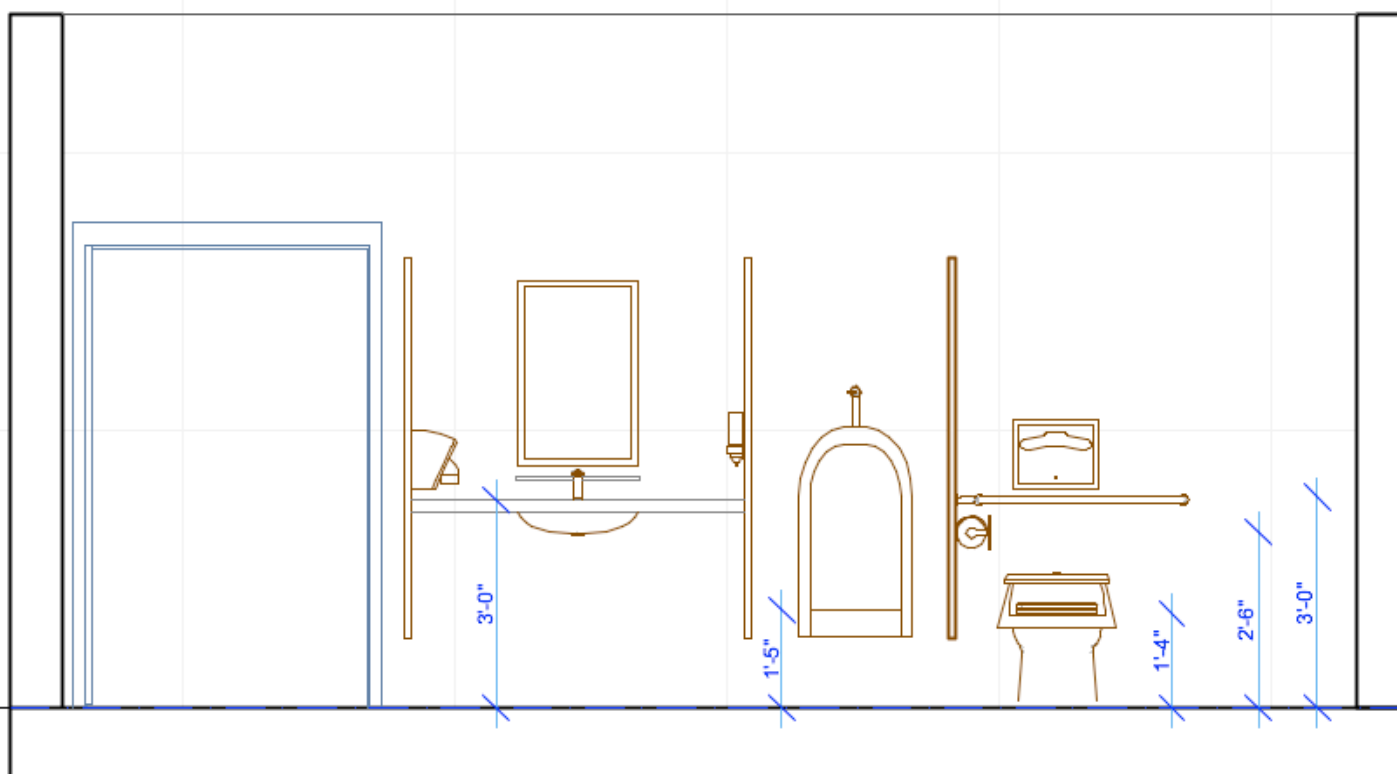

GRAPHISOFT.

+11'
2 Story

+11'
2 Story

±0"
1 Story

±0"
1 Story

STEVENSON HIGH SCHOOL
TECHNOLOGY EDUCATION DEPARTMENT
TECHNICAL DRAWING PROGRAM
ADVANCED TECHNICAL DRAWING

ALL-STAR'S PRO SHOP

ALL-STAR SPORTS INC.
1403 SOUTH TERRACE STREET
ELK GROVE VILLAGE, IL 60007

MALFAR ARCHITECTURE

1315 DEVONSHIRE ROAD
BUFFALO GROVE, IL 60089

DOUG MALFAR

AUGUST 25, 2008

FULL

PAGE 1 of 1