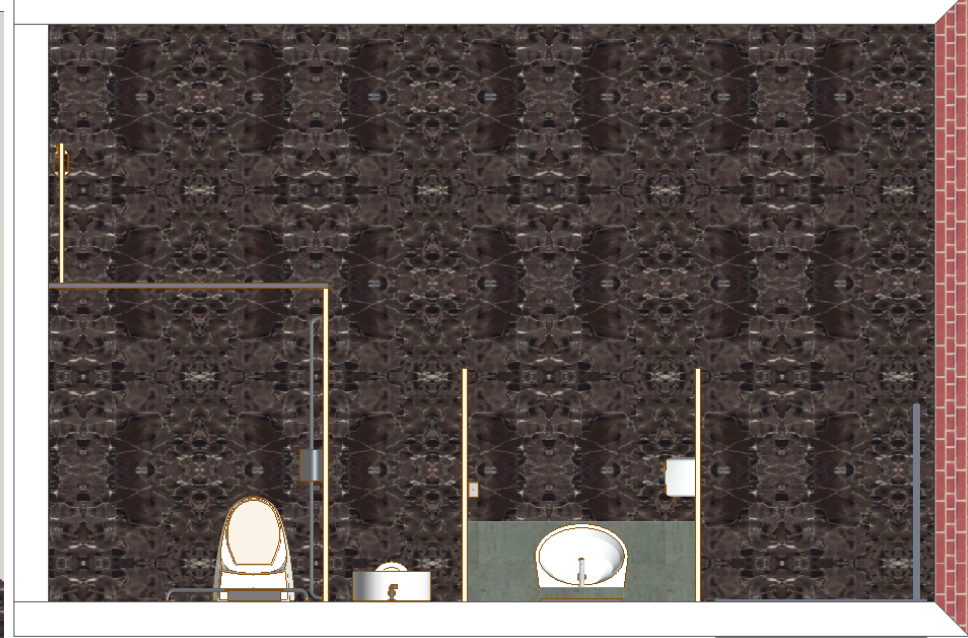

GRAPHISOFT.

+11'
2 Story

+11'
2 Story

±0"
1 Story

±0"
1 Story

STEVENSON HIGH SCHOOL
TECHNOLOGY EDUCATION DEPARTMENT
TECHNICAL DRAWING PROGRAM
ADVANCED TECHNICAL DRAWING

ALL-STAR'S PRO SHOP

ALL-STAR SPORTS INC.
1403 SOUTH TERRACE STREET
ELK GROVE VILLAGE, IL 60007

MALFAR ARCHITECTURE

1315 DEVONSHIRE ROAD
BUFFALO GROVE, IL 60089

DOUG MALFAR

AUGUST 25, 2008

FULL

PAGE 1 of 1